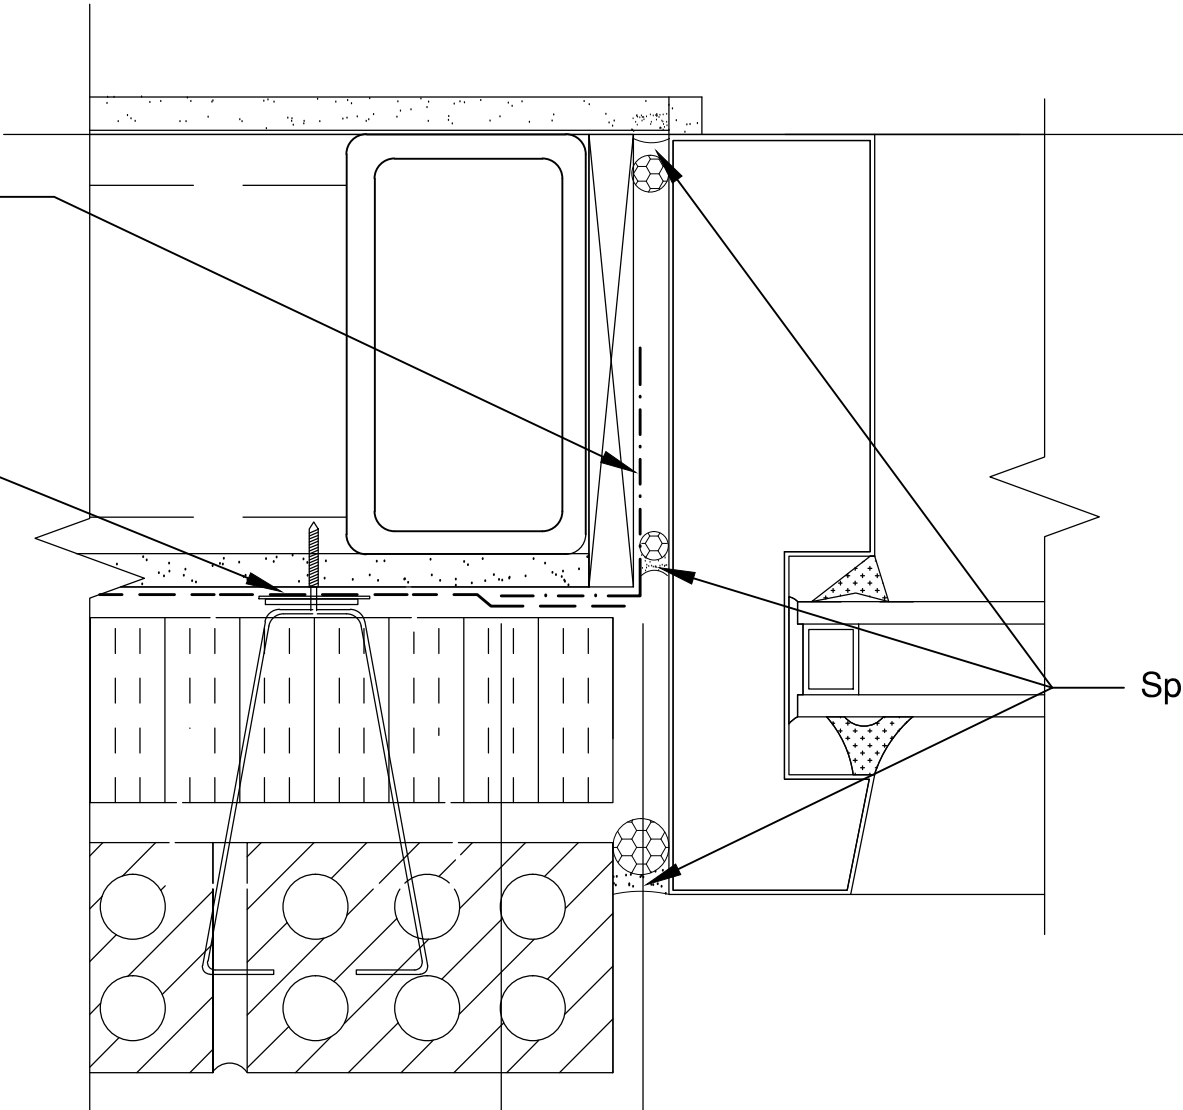

ExoAir 110/110LT/111

ExoAir 120

Spectrem 1

3" Min.

This detail is intended for conceptual purposes only. Detail must be reviewed by a project/design professional. See www.tremcosealants.com for the most up-to-date product information