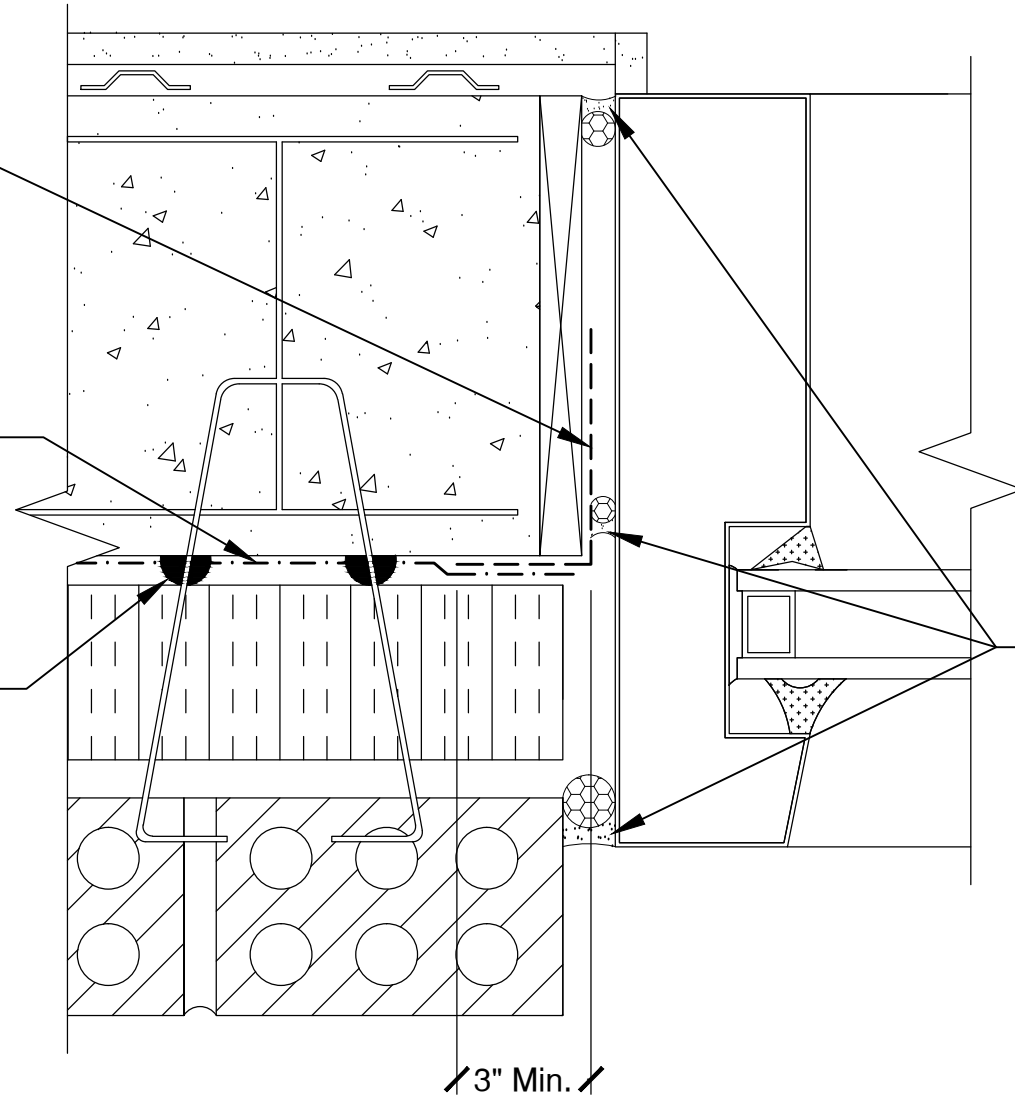

ExoAir 230 with
Tremco 2011 mesh

ExoAir 110/110LT/111

Dymonic 100/Spectrem 1/
ExoAir Termination Mastic

Spectrem 1

3" Min.

This detail is intended for conceptual purposes only. Detail must be reviewed by a project/design professional.
See www.tremcosealants.com for the most up-to-date product information