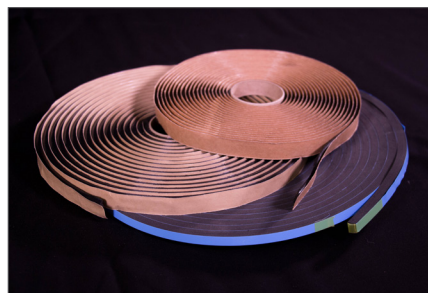

Extruded Rubber Products and Glazing Tapes

- In-house design and manufacturing of silicone, EPDM, silicone compatible rubber, rigid, and dual durometer gaskets, all compatibility tested with our glazing tapes and silicone sealants
- Vulcanized corners, molded parts and other glazing accessories
- Structural glazing and butyl tapes