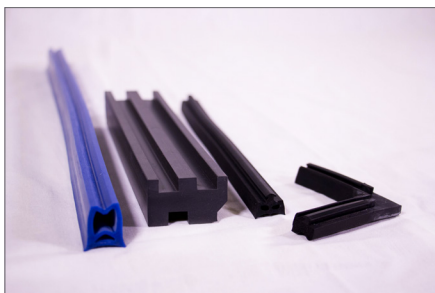

Extruded Rubber Products and Glazing Tapes

- In-house design and manufacturing of silicone, EPDM, silicone compatible rubber, rigid, and dual durometer gaskets, all compatibility tested with our glazing tapes and silicone sealants
- Vulcanized corners, molded parts and other glazing accessories
- Structural glazing and butyl tapes